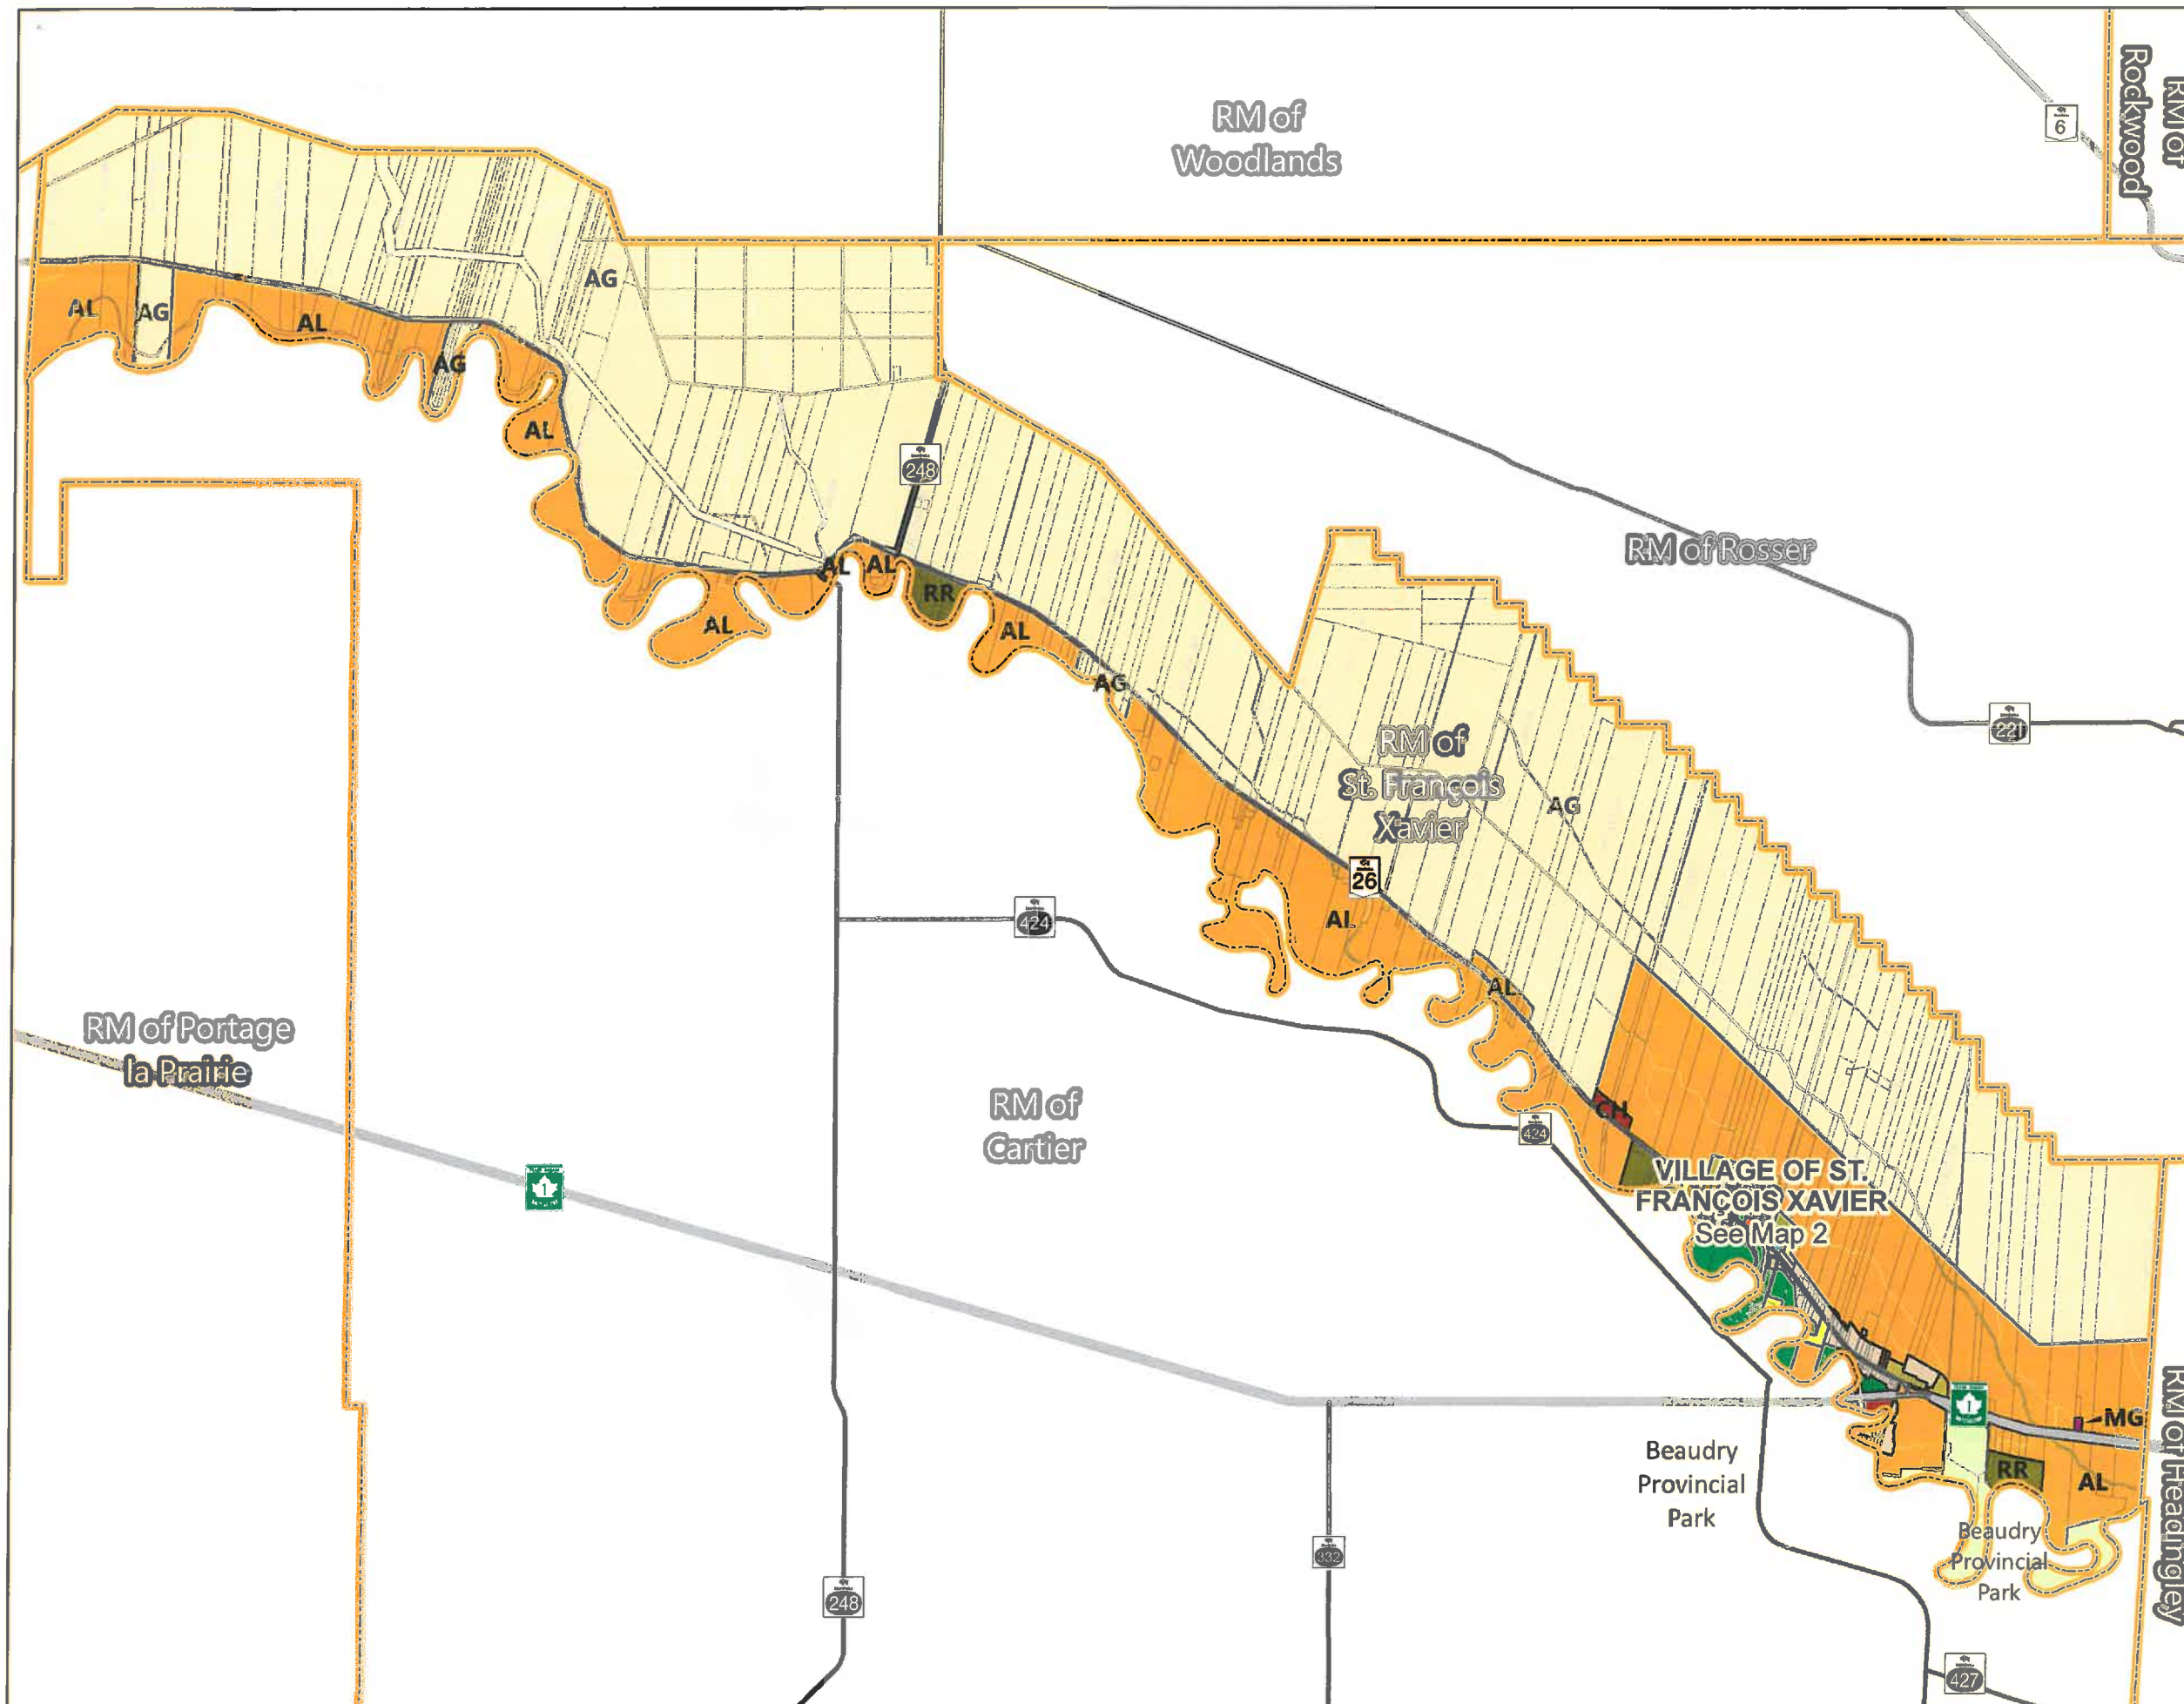

RM of St. Francois Xavier Zoning By-Law 26-2018

Map 2: Village of St. Francois Xavier

- Municipal Boundary
 - Provincial Trunk Highway
 - Provincial Road
 - Water Features
 - Assessment Parcels
 - Provincial Park
- Zones**
- AG - Agricultural General Zone
 - AL - Agricultural Limited Zone
 - CC - Commercial Central Zone
 - CH - Commercial Highway Zone
 - HZ - Holding Zone
 - MG - Industrial General Zone
 - I - Institutional Zone
 - PR - Parks & Recreation Zone
 - RS - Residential Single-Family Zone
 - RV - Residential Village Zone
 - RR - Rural Residential Zone

RM of St. Francois Xavier Zoning By-Law 26-2018

Map 1: St. Francois Xavier

- Municipal Boundary
 - Provincial Trunk Highway
 - Provincial Road
 - Assessment Parcels
 - Provincial Park
- Zones**
- AG - Agricultural General Zone
 - AL - Agricultural Limited Zone
 - CC - Commercial Central Zone
 - CH - Commercial Highway Zone
 - HZ - Holding Zone
 - MG - Industrial General Zone
 - I - Institutional Zone
 - PR - Parks & Recreation Zone
 - RS - Residential Single-Family Zone
 - RV - Residential Village Zone
 - RR - Rural Residential Zone