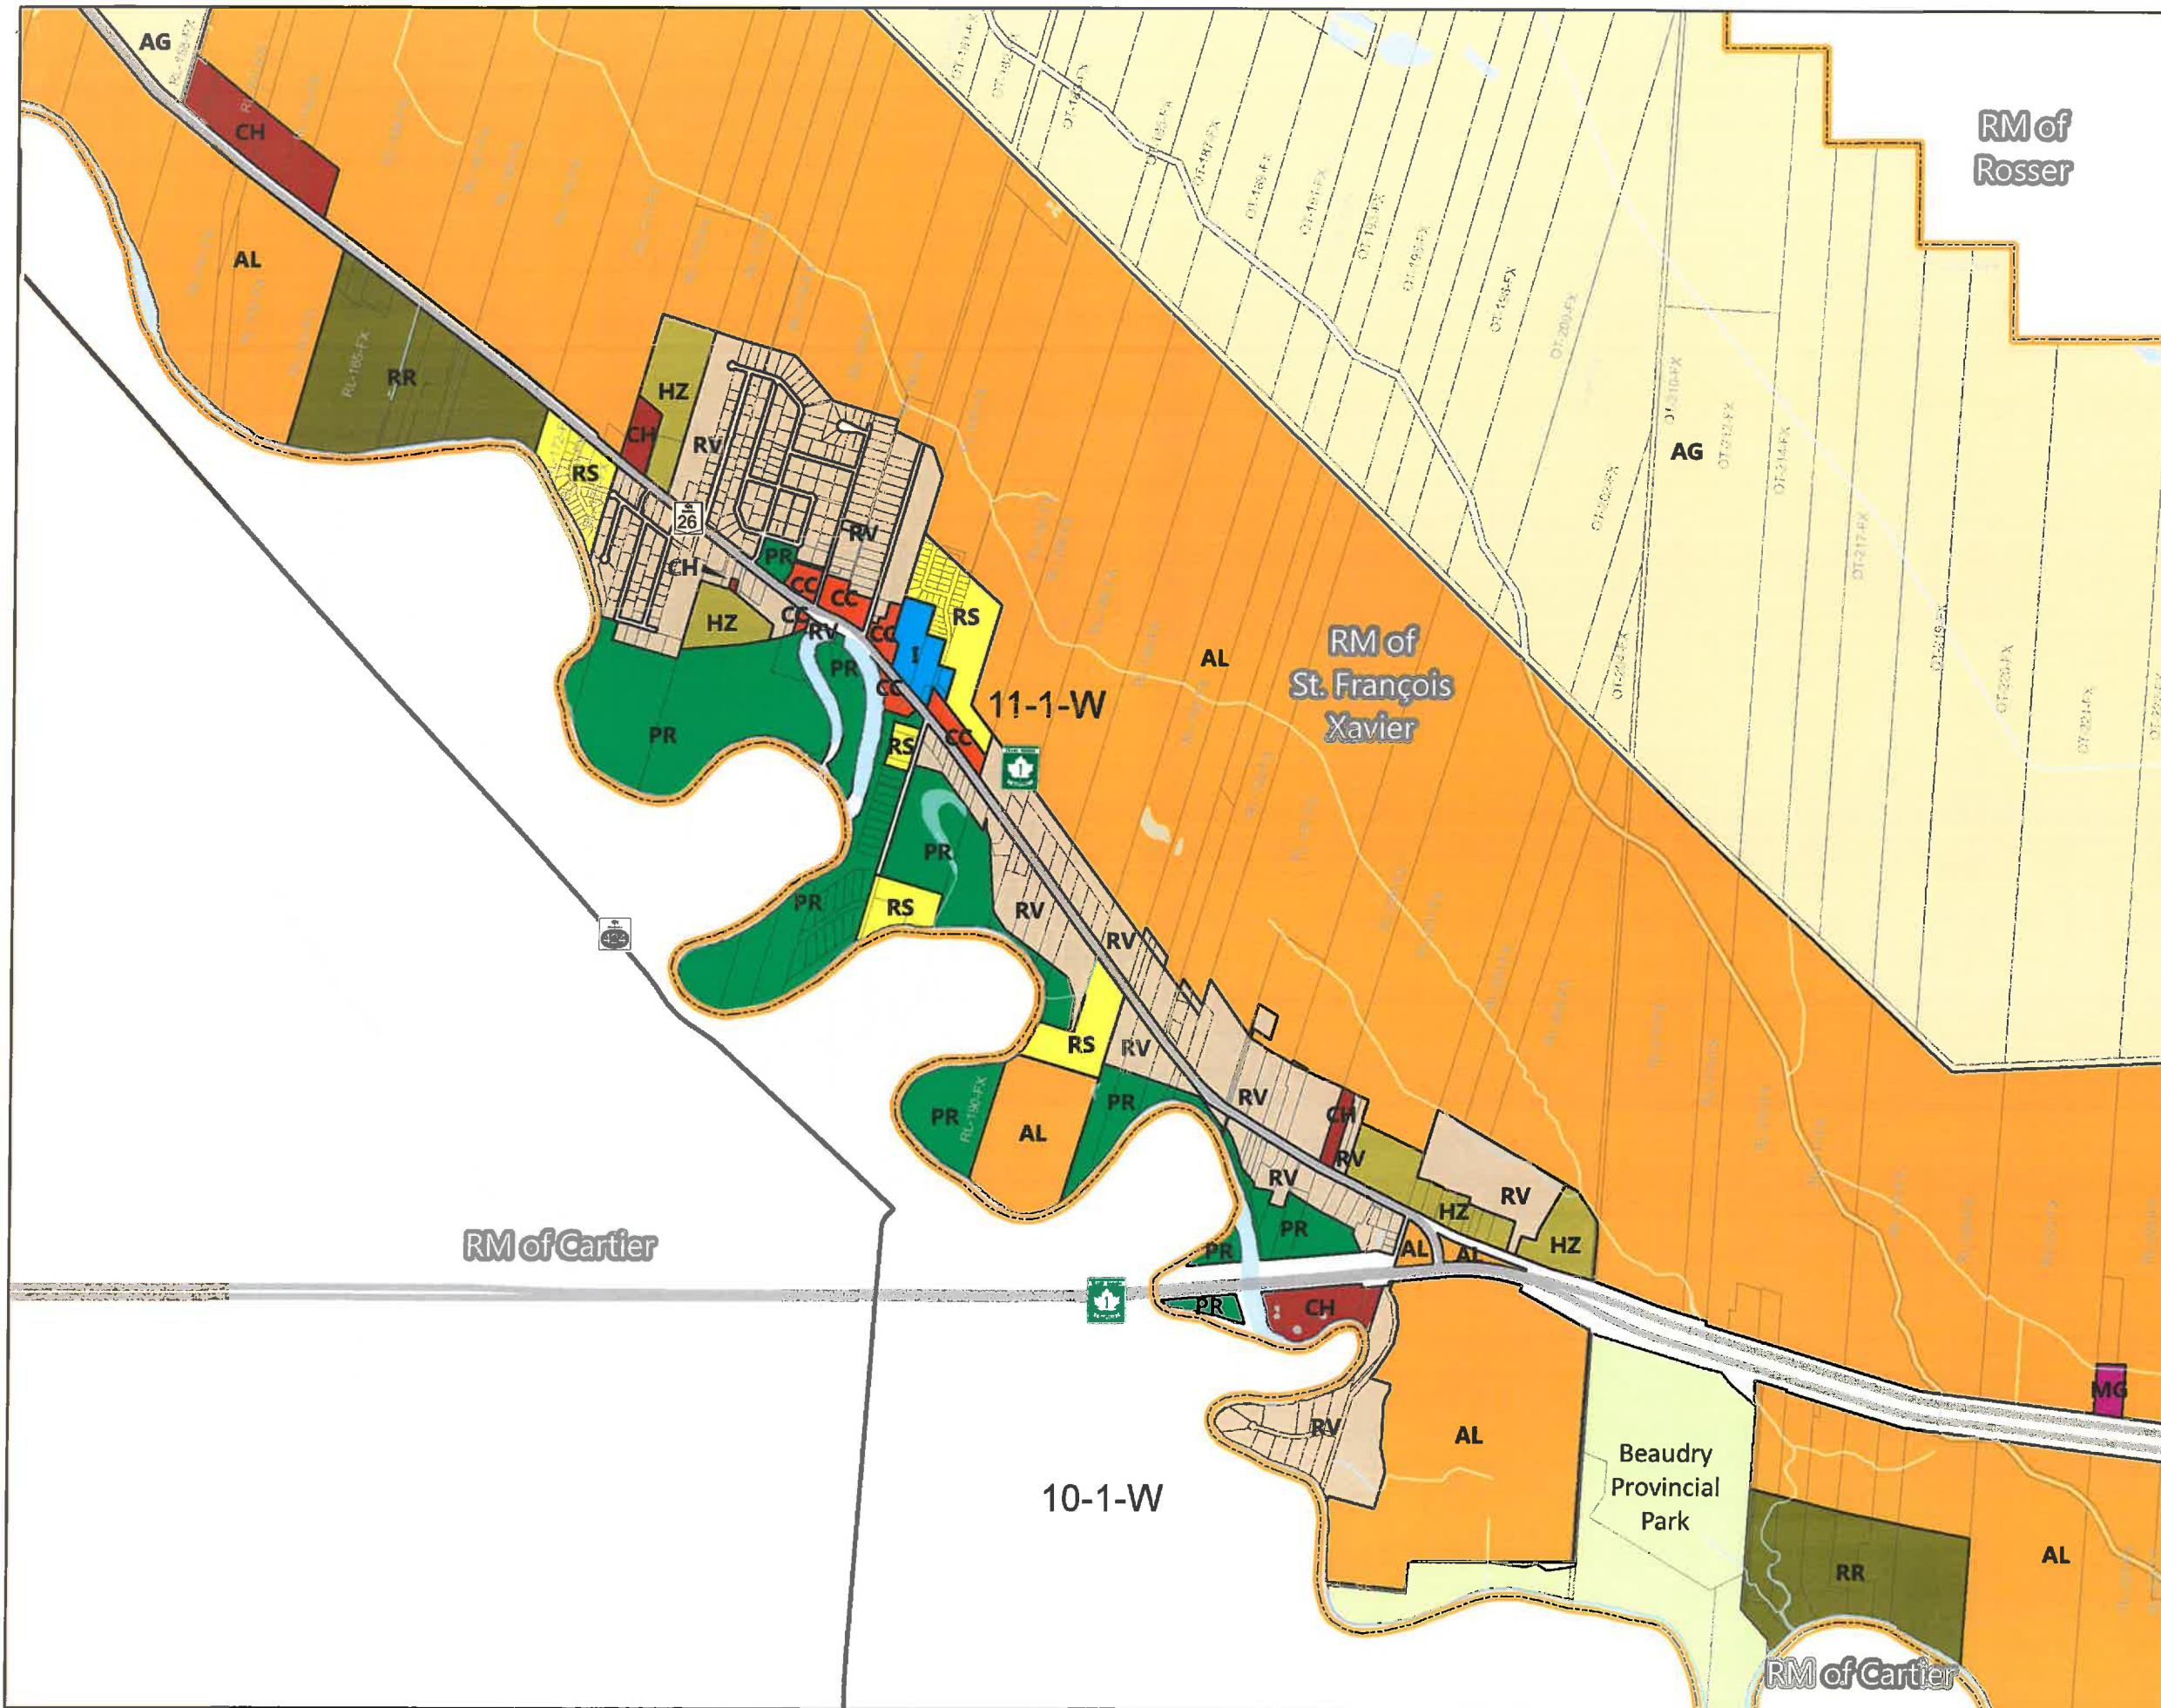

RM of St. Francois Xavier Zoning By-Law 26-2018

Map 2: Village of St. Francois Xavier

- Municipal Boundary
 - Provincial Trunk Highway
 - Provincial Road
 - Water Features
 - Assessment Parcels
 - Provincial Park
- Zones**
- AG - Agricultural General Zone
 - AL - Agricultural Limited Zone
 - CC - Commercial Central Zone
 - CH - Commercial Highway Zone
 - HZ - Holding Zone
 - MG - Industrial General Zone
 - I - Institutional Zone
 - PR - Parks & Recreation Zone
 - RS - Residential Single-Family Zone
 - RV - Residential Village Zone
 - RR - Rural Residential Zone

RM of St. Francois Xavier Zoning By-Law 26-2018

Map 1: St. Francois Xavier

- Municipal Boundary
 - Provincial Trunk Highway
 - Provincial Road
 - Assessment Parcels
 - Provincial Park
- Zones**
- AG - Agricultural General Zone
 - AL - Agricultural Limited Zone
 - CC - Commercial Central Zone
 - CH - Commercial Highway Zone
 - HZ - Holding Zone
 - MG - Industrial General Zone
 - I - Institutional Zone
 - PR - Parks & Recreation Zone
 - RS - Residential Single-Family Zone
 - RV - Residential Village Zone
 - RR - Rural Residential Zone